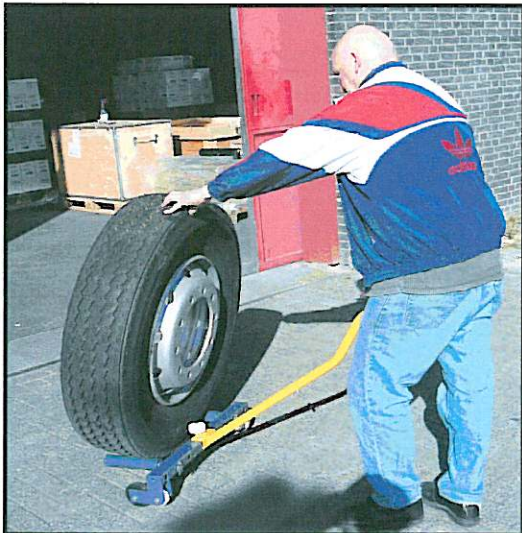

Tire Dolly

Catalog Number G471105

Tech International is pleased to offer a Tire Dolly from Gaither/Winntec. This NEW Tire Dolly product has the features to meet your customer needs.

Features & Benefits

- Heavy duty construction that can handle up to 485 lbs (220kgs)
- Easily maneuverable with 4 solid casters
- Rollers have industrial type bearings for long life
- Rollers adjust from Bobcat up to 22.5 tire sizes
- Low roller placement to assist with aligning tire for mounting
- Additional roller in center to assist with positioning for mounting
- Breakdown handle for compact shipping
- Unit weighs 30lbs (14kg)
- One unit does the job of three
- Saves time, lowers cost to complete jobs