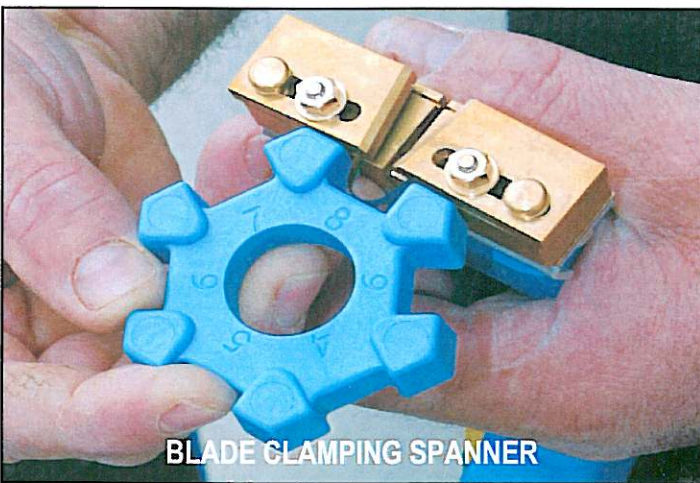

P.S.O. Regroovers

PS15 STANDARD (S145A)

PS15 TRUCKSTAR (PSOPST110V)

BLADE CLAMPING SPANNER

- ◆ Replaces Rillfit Regroover and Rillfit blades will fit this model.
- ◆ Ergonomic and comfortable handles.
- ◆ All Blades can be fitted on the cutting head in one operation.
- ◆ Protected from dust and mud by the hood.
- ◆ Box of 20 Blades (R3) and blade clamping spanner are included with Regroover. Ready for use.
- ◆ Spare parts available on each part.
- ◆ 1.5V cable for better security power.
- ◆ 4 Heat setting and a zero position.
- ◆ Replaces Rillfit Regroover and Rillfit blades will fit this model.
- ◆ Digital display.
- ◆ Ergonomic and comfortable handles.
- ◆ All Blades can be fitted on the cutting head in one operation.
- ◆ Protected from dust and mud by the hood.
- ◆ Box of 20 Blades (R3) and blade clamping spanner are included with Regroover. Ready for use.
- ◆ Spare parts available on each part.