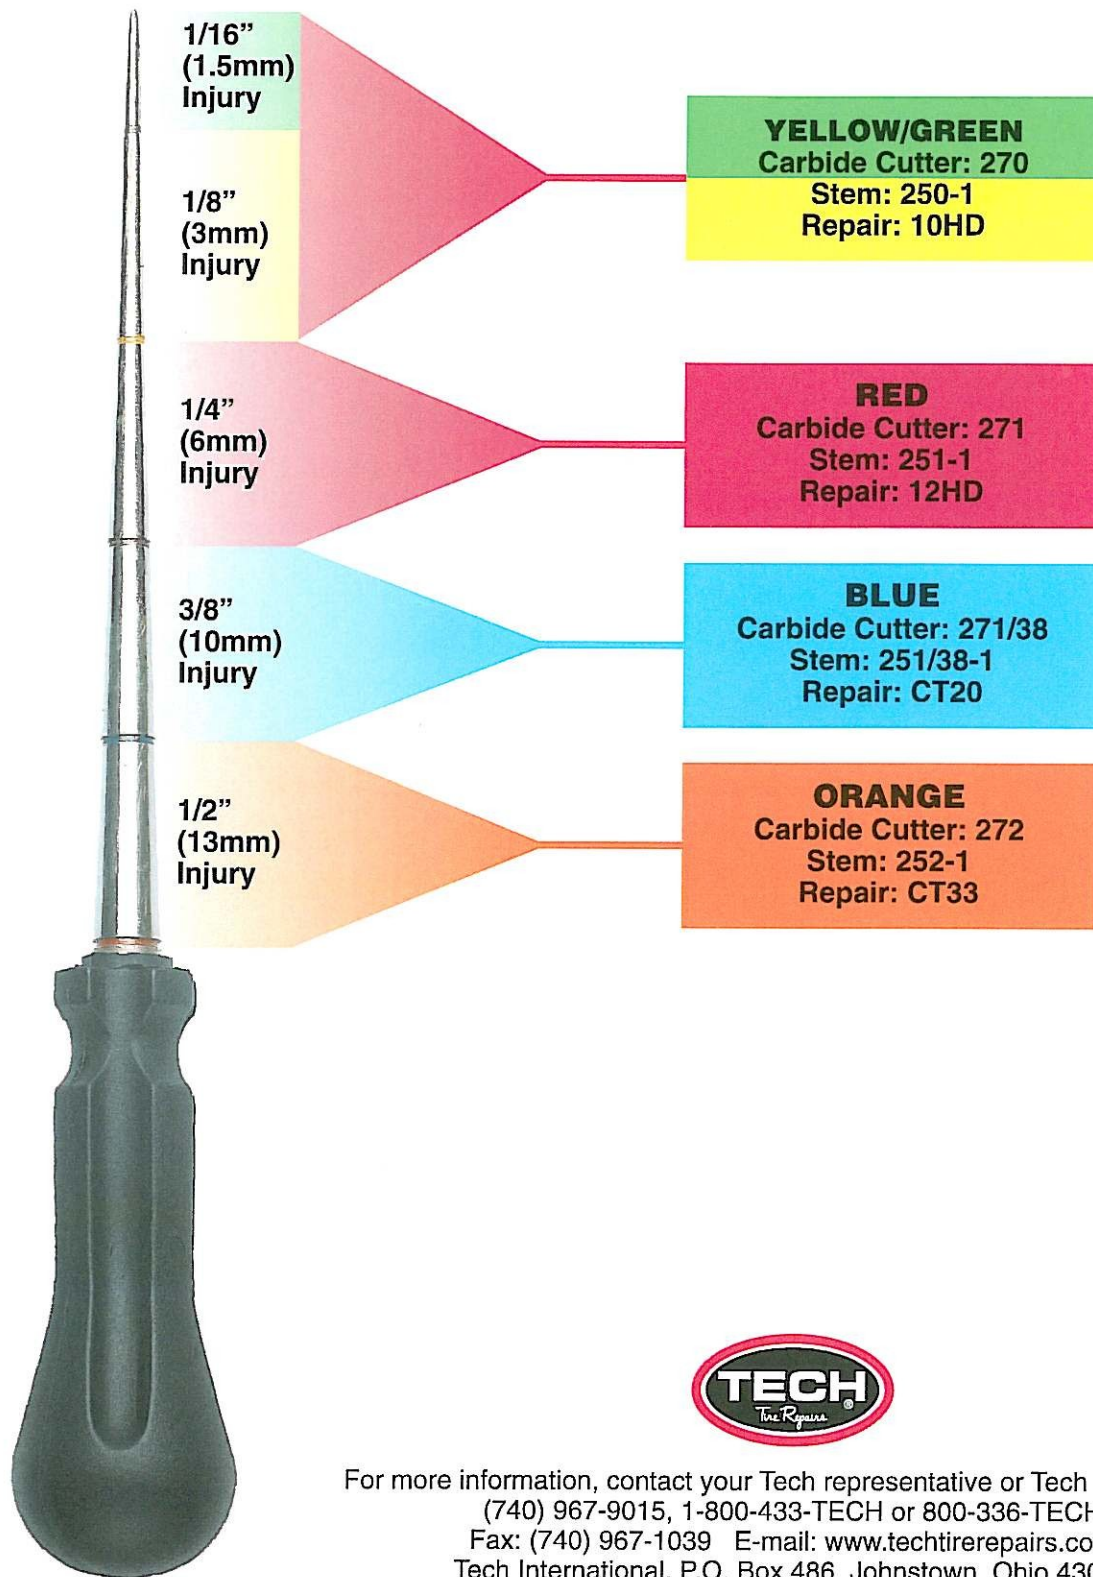

TRT105 Color Coded Injury Measuring Tool Chart

For more information, contact your Tech representative or Tech International
(740) 967-9015, 1-800-433-TECH or 800-336-TECH
Fax: (740) 967-1039 E-mail: www.techtirerepairs.com
Tech International, P.O. Box 486, Johnstown, Ohio 43031