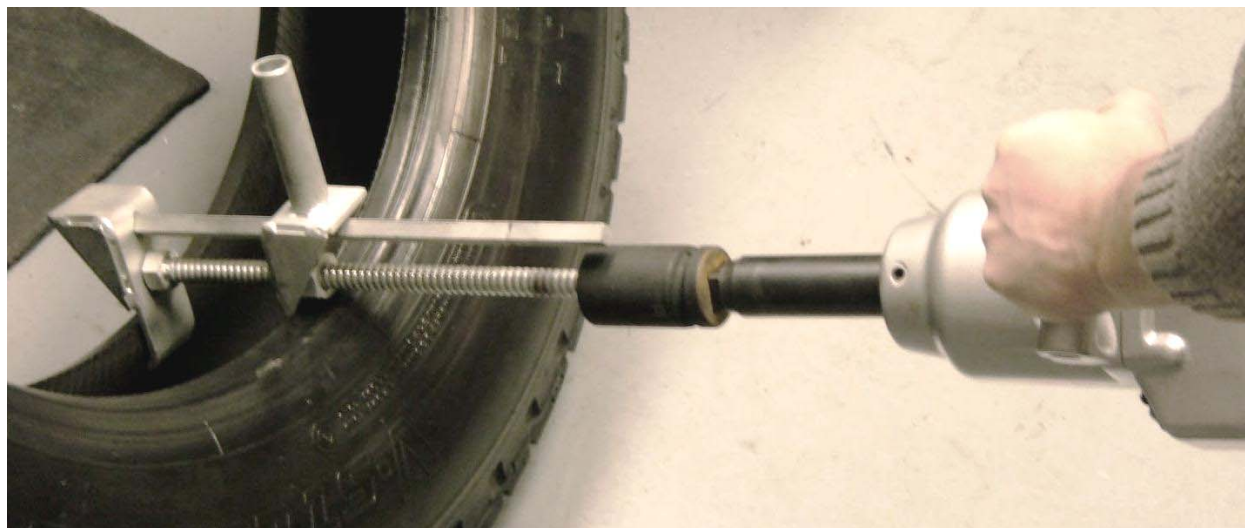

# Portable Bead Spreader

Catalog Number K101

**Sturdy** solid welded steel construction.

**Lightweight** and simple to use.

**Portable** – great for the shop or service truck.

Handle attached for easy maneuvering.

**Less costly** than standup style tire spreaders.

Great for Service Truck use.

## Portable Bead Spreader, Cat. No. K101

Compact size dimensions: 18" L (460mm), 9 1/2" (240mm)T, 2 1/4" (58mm)D.

Compact size allows for easy maneuvering. Spread capacity 2/14" (58mm) up to 14" (360mm).

Standard drive nut size, 1 1/4" (33mm), allows for convenient air tool operation.

The K101 spreader can be used on any tire including passenger, lawn mower, truck, small tractor and OTR tires.

To operate simply attach your air gun with a standard 1 1/4" (33mm) socket, or operate using a 1 1/4" (33mm) wrench.